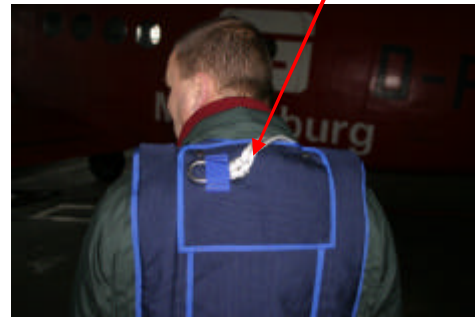

Emergency Parachute *SE - 5L* (Seat type)

für Segel- und Motorflieger

Activation

manually or automatic

Transport bag 48,00 EUR (incl. 19% VAT.)

Parameter	
Activation	Manually (Handle) or automatically (Static line)
Weight	8,5 kg
Pack tray size (Length x Width x High)	30 x 38 x 11 cm
Maximum Pilot's weight	115 kg
Maximum Activation speed	327 km/h
Rate of descent at 77 kg payload	6,1 m/s
Canopy Self drive (forward)	1 – 2 m/s
Canopy controllable (in limits)	ja
Re-pack intervall	270 Tage
Life time	15 Jahre
Certification	ETSO/TSO expected for 1. quarter of 2007
Price ex works, incl. 19% German VAT (01.01.2006)	1.535,00 EUR incl. 19% VAT